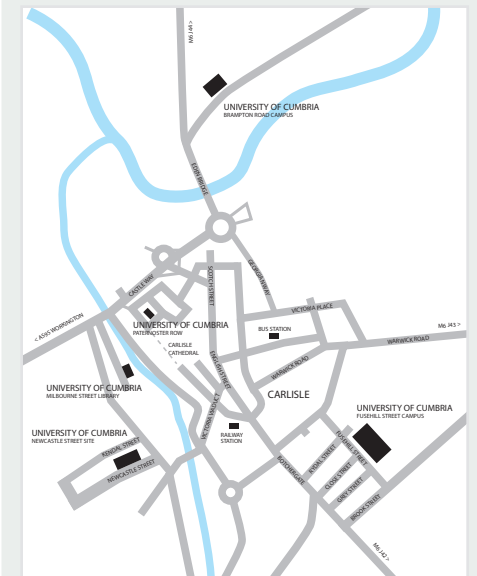

How to find us
 Located close to the Lake District and the border with Scotland, Carlisle is attracting a growing number of students. Its lively and friendly atmosphere is combined with a great outdoor life.

There are three main campuses, all within walking distance of the town centre and all with facilities that are maintained to a very high standard.

Every student has access to the special facilities at Fusehill Street—the newly opened Learning Gateway, an innovative multimedia learning resource centre and the impressive new sports centre development, which has a large four-court sports hall and state-of-the-art fitness room.

From the north or south leave the M6 at junction 43 for Carlisle (A69). Head into Carlisle along Warwick Road. Turn left at the third set of traffic lights into Greystone Road then turn right into Fusehill Street. The campus is the second entrance on the right. Please note that parking is limited.

By rail
 Carlisle is on the main west coast rail line from London to Glasgow and also has a direct, cross-country connection to Newcastle. The campus is a 15-minute walk, or short taxi ride, from the railway station.