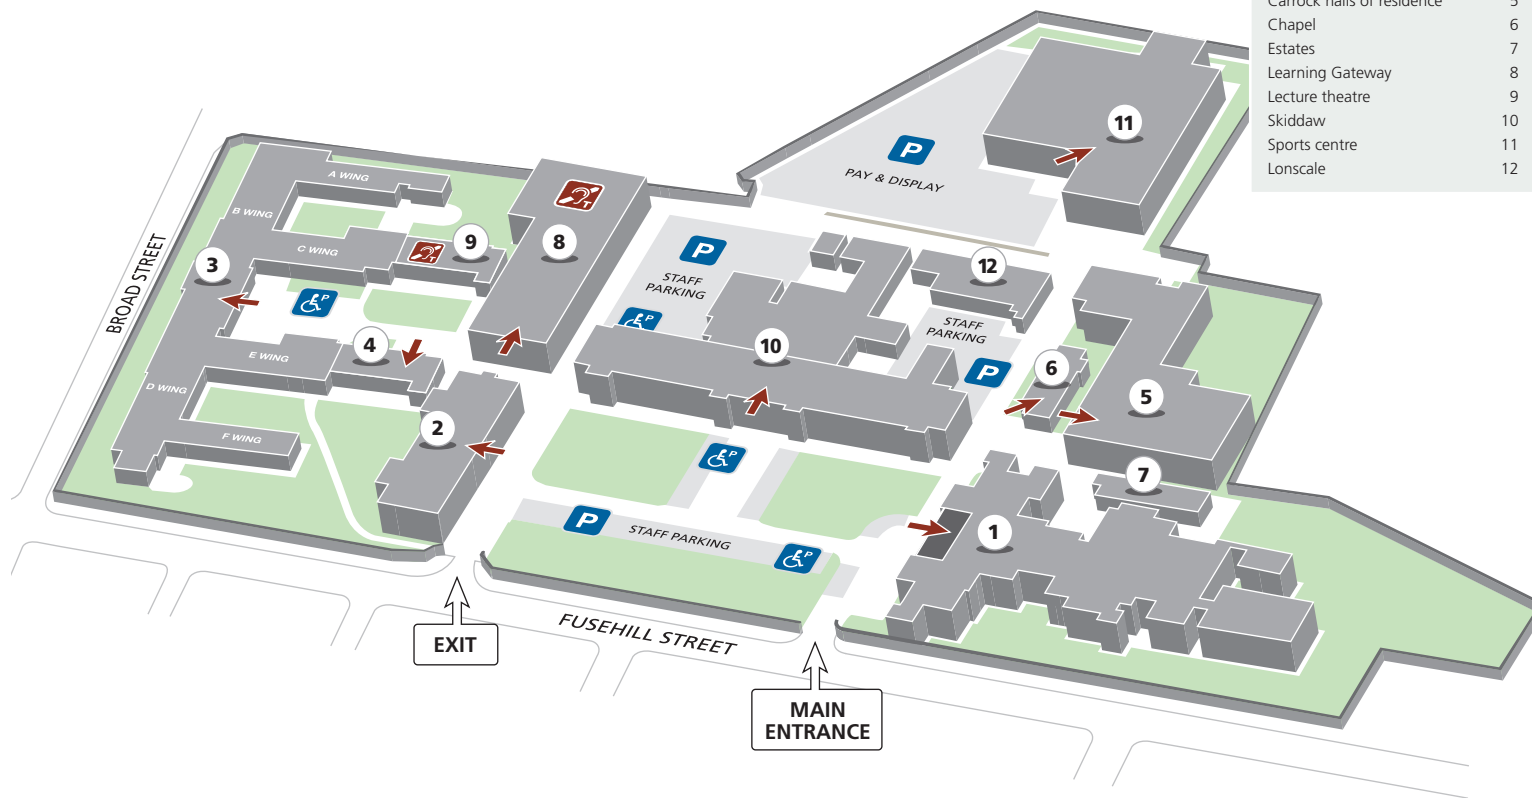

Fusehill Street campus

Buildings	No
Blencathra	1
Bowscale	2
Calva	3
Calva bar	4
Carrock halls of residence	5
Chapel	6
Estates	7
Learning Gateway	8
Lecture theatre	9
Skiddaw	10
Sports centre	11
Lonscale	12

How to find us
 Located close to the Lake District and the border with Scotland, Carlisle is attracting a growing number of students. Its lively and friendly atmosphere is combined with a great outdoor life.

There are three main campuses, all within walking distance of the town centre and all with facilities that are maintained to a very high standard.

Every student has access to the special facilities at Fusehill Street—the newly opened Learning Gateway, an innovative multimedia learning resource centre and the impressive new sports centre development, which has a large four-court sports hall and state-of-the-art fitness room.

Car parking
 At the Fusehill Street campus visitors should use the pay and display parking. For those visiting by invitation, parking may be booked in advance.

Key	Symbol
Loop system	Red arrow icon
Building access	Red arrow icon
Reception	Black square icon
Car park	Blue 'P' icon
Disabled person's car park	Blue 'P' with wheelchair icon